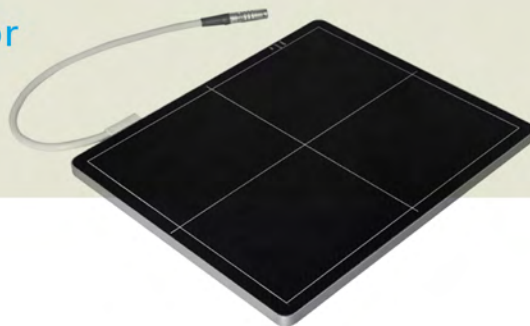

TOTAL SYSTEM
ACCOUNTABILITY

Veterinary DR System

ClearVet System X

ClearVet Flat Panel Detector

Available in 17"x17" or 14"x17"
tethered or wireless

888.998.2838

info@clearvetdigital.com

www.clearvetdigital.com

4-way Float HF Table

Scratch resistant and contamination resistant table top for easy maintenance.

High Frequency Generator

42kW, 400mA, 125kVp

ClearVet FP

Image Field Sizes	17"x17" or 14"x17"
Spatial Resolution	3.9 lp/mm
Scintillator	CSI:TCWC
Number of Bits	14 bit

ClearVet System X Includes

- 4-way Float HF Table
- Cesium Flat Panel
- Acquisition Software, PC and monitor

Image Available in Seconds

Review patient images immediately. Adjust image and diagnose within seconds.