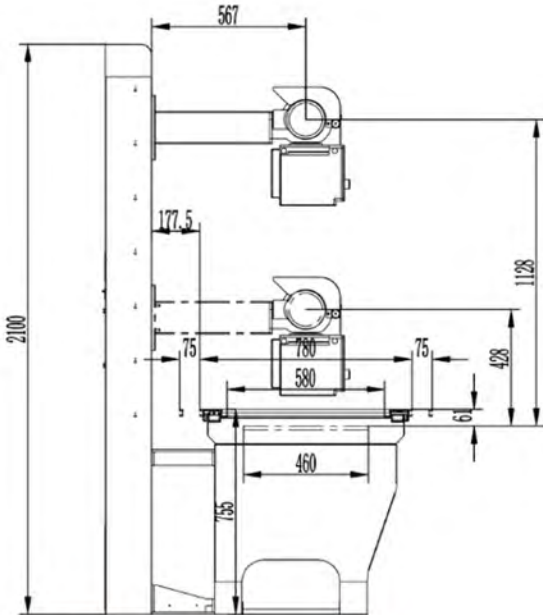

TOTAL SYSTEM
ACCOUNTABILITY

Veterinary DR System

ClearVet System X

ClearVet Flat Panel Detector

Available in 17"x17" or 14"x17"
tethered or wireless

888.998.2838

info@clearvetdigital.com

www.clearvetdigital.com

4-way Float HF Table

Scratch resistant and contamination resistant table top for easy maintenance.

High Frequency Generator

42kW, 400mA, 125kVp

ClearVet FP

Image Field Sizes	17"x17" or 14"x17"
Spatial Resolution	3.9 lp/mm
Scintillator	CSI:TCWC
Number of Bits	14 bit